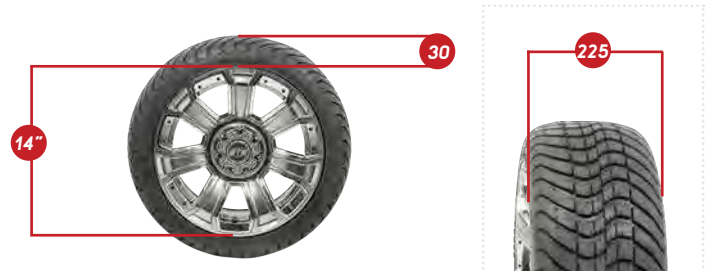

Golf cart tires and wheels can be a confusing product to shop for - with so many variations and styles to choose from, how do you figure out what's right for you? Our Tire & Wheel Fitment Guide is here to make choosing tires and wheels easy.

Tire Sizing

Most tire sizes are in the following format: 25x10-14. The first number, 25, is the full diameter of the tire - how tall it is in inches from top to bottom. The second number, 10, indicates how many inches wide it is. The last number, 14, is the size of the center of the tire - in other words, what size wheel will fit the tire. Therefore, an 25x10-14 tire is 25" tall, 10" wide, and can fit a 14" wheel.

Another size format you may encounter is the automotive format, which looks like 225/30-14. In this case, the first number, 225, is the tread width in millimeters. The second number, 30, is the aspect ratio (the side-wall measurement), and the third number, 14, is the size of wheel it can fit in inches.

Diagram Example for 225/30-14